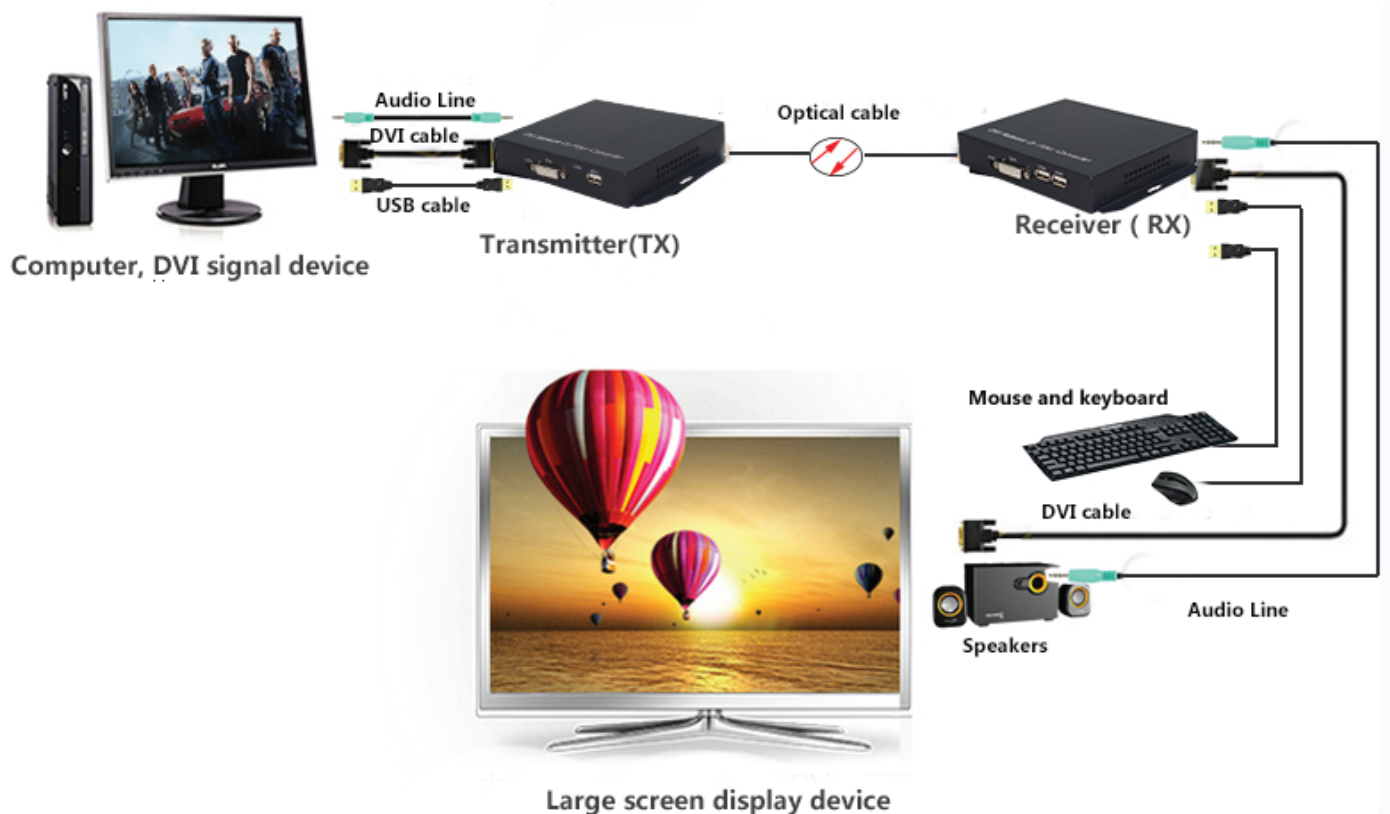

## FEATURE

- Through a one core single mode fiber can transmit oneway DVI video, stereo audio, and KVM signals
- Support for up to DVI resolution up to 1080P / 60HZ
- Optical fiber transmission distance up to 20KM
- The device supports DVI, Audio Interface
- Support for KVM, USB mouse and keyboard to remotely control

## OVERVIEW

DVI KVM optic converter is a transmission DVI, Audio and fiber optic transmission products keyboard and mouse signals over a single fiber; the host computer's audio, DVI and USB keyboard and mouse interface extended via optical fiber to the distal end, the user can listen to the host computer in real time at the distal and sound, and you can use the mouse and keyboard to control the front-end mainframe computer. Support DVI high definition audio and video real-time transmission, a maximum resolution of 1080P / 60HZ; maximum transmission distance up to 20KM, widely used in military command and control, traffic police traffic management, energy and electricity supply industries, government departments, medical systems, trade shows, multimedia function rooms, public utilities and other fields.

## DESCRIPTION

<b>Video Audio</b>	Signal Input	All the way DVI, Audio signals
	Signal output	All the way DVI, Audio signals
	Video input interface	DVI-I interface
	Video output interface	DVI-I interface
	Maximum video resolution	1080P/60HZ
<b>Optical port</b>	Audio frequency	3.5mm stereo
	Input and output fiber port	FC screw
	Transmission distance	20KM
	Transmission wavelength	1310nm/1550nm
<b>USB port</b>	Interface	End computer, mouse, keyboard terminal
	Signal Type	KVM (only supports USB mouse and keyboard signals)
<b>Other</b>	Input voltage	DC 12V
	Power	3W
	Operating temperature	Minus 10 degrees Celsius to 50 degrees above zero
	Working humidity	5% ~ 90%
	Physical dimension	16cm*12cm*3cm
	Net weight	1.2KG / pair