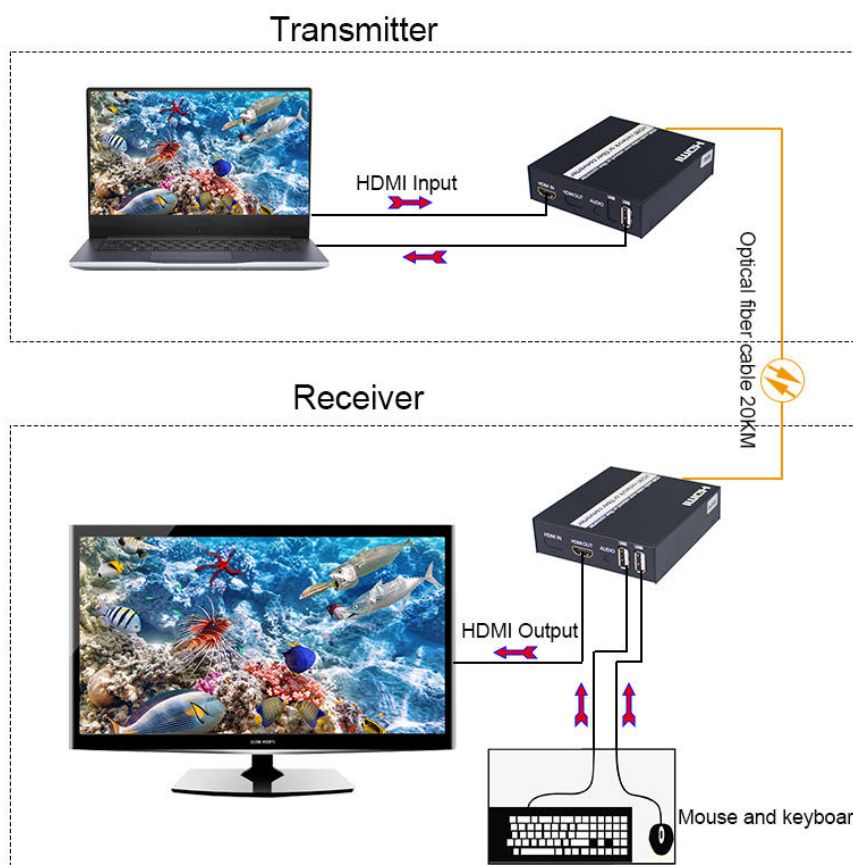

HDMI CONVERTER PRODUCTS

HDMI USB/KVM over fiber converter WDM 20KM

FEATURE

- Transmits HDMI video and audio signals up to 20km over one fiber optic cable.
- Support video resolution up to 1920*1080@60Hz.
- Compliance with HDMI 1.3 and HDCP 1.2 standard.
- With USB/KVM function, support mouse and keyboard, and wireless mouse and keyboard
- Built-in automatic adjustment system, make the image smooth, clear and stable
- Transmitter interface: HDMI Input; 1 port USB interface; optical fiber interface
- Receiver interface: HDMI Output; 2 port USB interface; optical fiber interface
- High compatibility, can auto-match source and display device;
- Built-in automatic adjustment system, make the image smooth, clear and stable;

PRODUCT DESCRIPTION

The Fiber optic extender provides extension of HDMI signals long distances over one fiber optic cable, it supports high resolution up to 1080P. The extender can use for a wide range of applications requiring long distance transmission of high resolution with high quality by its good stability and powerful security.

APPLICATION

SPECIFICATION

Parameter	Description
Video	
Standards	HDMI 1.3; HDCP 1.2
input signal	1 channel HDMI signal
Output signal	1 channel HDMI signal
Video input and output interface	HDMI-A
Support Resolution	1080p @ 50 / 60Hz; 1080i @ 50 / 60Hz; 720p @ 50 / 60Hz; 720i @ 50 / 60Hz; 576p @ 50Hz; 576i @ 50Hz; 480p @ 60Hz; 480i @ 60Hz.
KVM (USB) Port	
interface	PC end, mouse and keyboard end
signal type	KVM signal (only mouse and keyboard are supported)
Optical fiber	
Interface	SC/UPC or FC/UPC
Transmission bandwidth / rate	100Mbps (155 mega-light module)
Wavelength	1310nm , RX1550nm
Other	
Power supply	The power adapter: DC 12V
Power dissipation	3W
Temperature	Operating: -10 ~ +60°C
Humidity	Operating: 5% ~ 90%
size	16cm * 12cm * 2.8cm

PANEL INTRODUCTION

Note: This product supports wireless mouse and keyboard

ORDER INFORMATION

PRODUCT	PART NUMBER
HDMI +KVM(USB) Fiber converter, 20Km, WDM	MC-H-HDMI-USB-F9-20