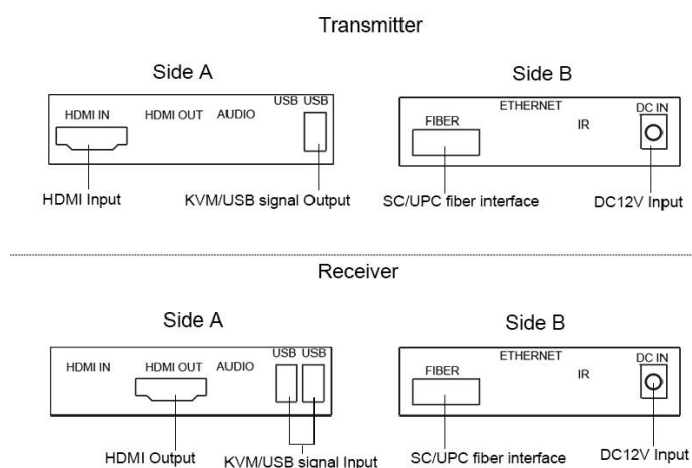

SPECIFICATION

Parameter	Description
Video	
Standards	HDMI 1.3; HDCP 1.2
input signal	1 channel HDMI signal
Output signal	1 channel HDMI signal
Video input and output interface	HDMI-A
Support Resolution	1080p @ 50 / 60Hz; 1080i @ 50 / 60Hz; 720p @ 50 / 60Hz; 720i @ 50 / 60Hz; 576p @ 50Hz; 576i @ 50Hz; 480p @ 60Hz; 480i @ 60Hz.
KVM (USB) Port	
interface	PC end, mouse and keyboard end
signal type	KVM signal (only mouse and keyboard are supported)
Optical fiber	
Interface	SC/UPC or FC/UPC
Transmission bandwidth / rate	100Mbps (155 mega-light module)
Wavelength	1310nm , RX1550nm
Other	
Power supply	The power adapter: DC 12V
Power dissipation	3W
Temperature	Operating: -10 ~ +60°C
Humidity	Operating: 5% ~ 90%
size	16cm * 12cm * 2.8cm

PANEL INTRODUCTION

Note: This product supports wireless mouse and keyboard

ORDER INFORMATION

PRODUCT	PART NUMBER
HDMI +KVM(USB) Fiber converter, 20Km, WDM	MC-H-HDMI-USB-F9-20