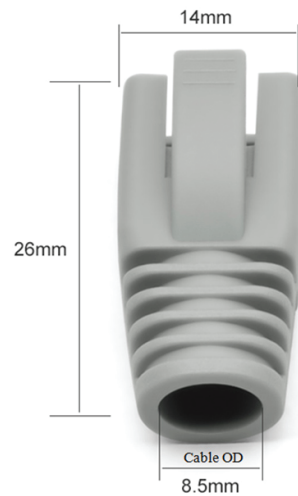

LAN SYSTEM PRODUCTS

BOOT

DESCRIPTION

For big diameter cable, suitable for 24AWG stranded copper cable

FEATURES

- With big inner od for big diameter cable
- Connect with the RJ45 connector & cable

CONSTRUCTION

Color : Customized

Sheath : LSZH / CM PVC

Boot Type : Molded Boot

Plug : RJ45 Plug

AWG : 24 AWG

Multiple Certifications : UL , CE , ROHS , CSA , SGS , ISO:9001

Conductor : Stranded Copper

Cable OD : 8.5mm

Material : PVC

Inner wire : 8.5mm

ORDER INFORMATION

Color Code X =  R  W  Y  G  B  BB

PRODUCT	PART NUMBER
Plug Boot Colors	L-PB-XX