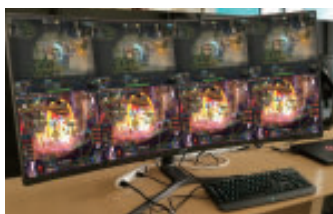

APPLICATIONS

Game